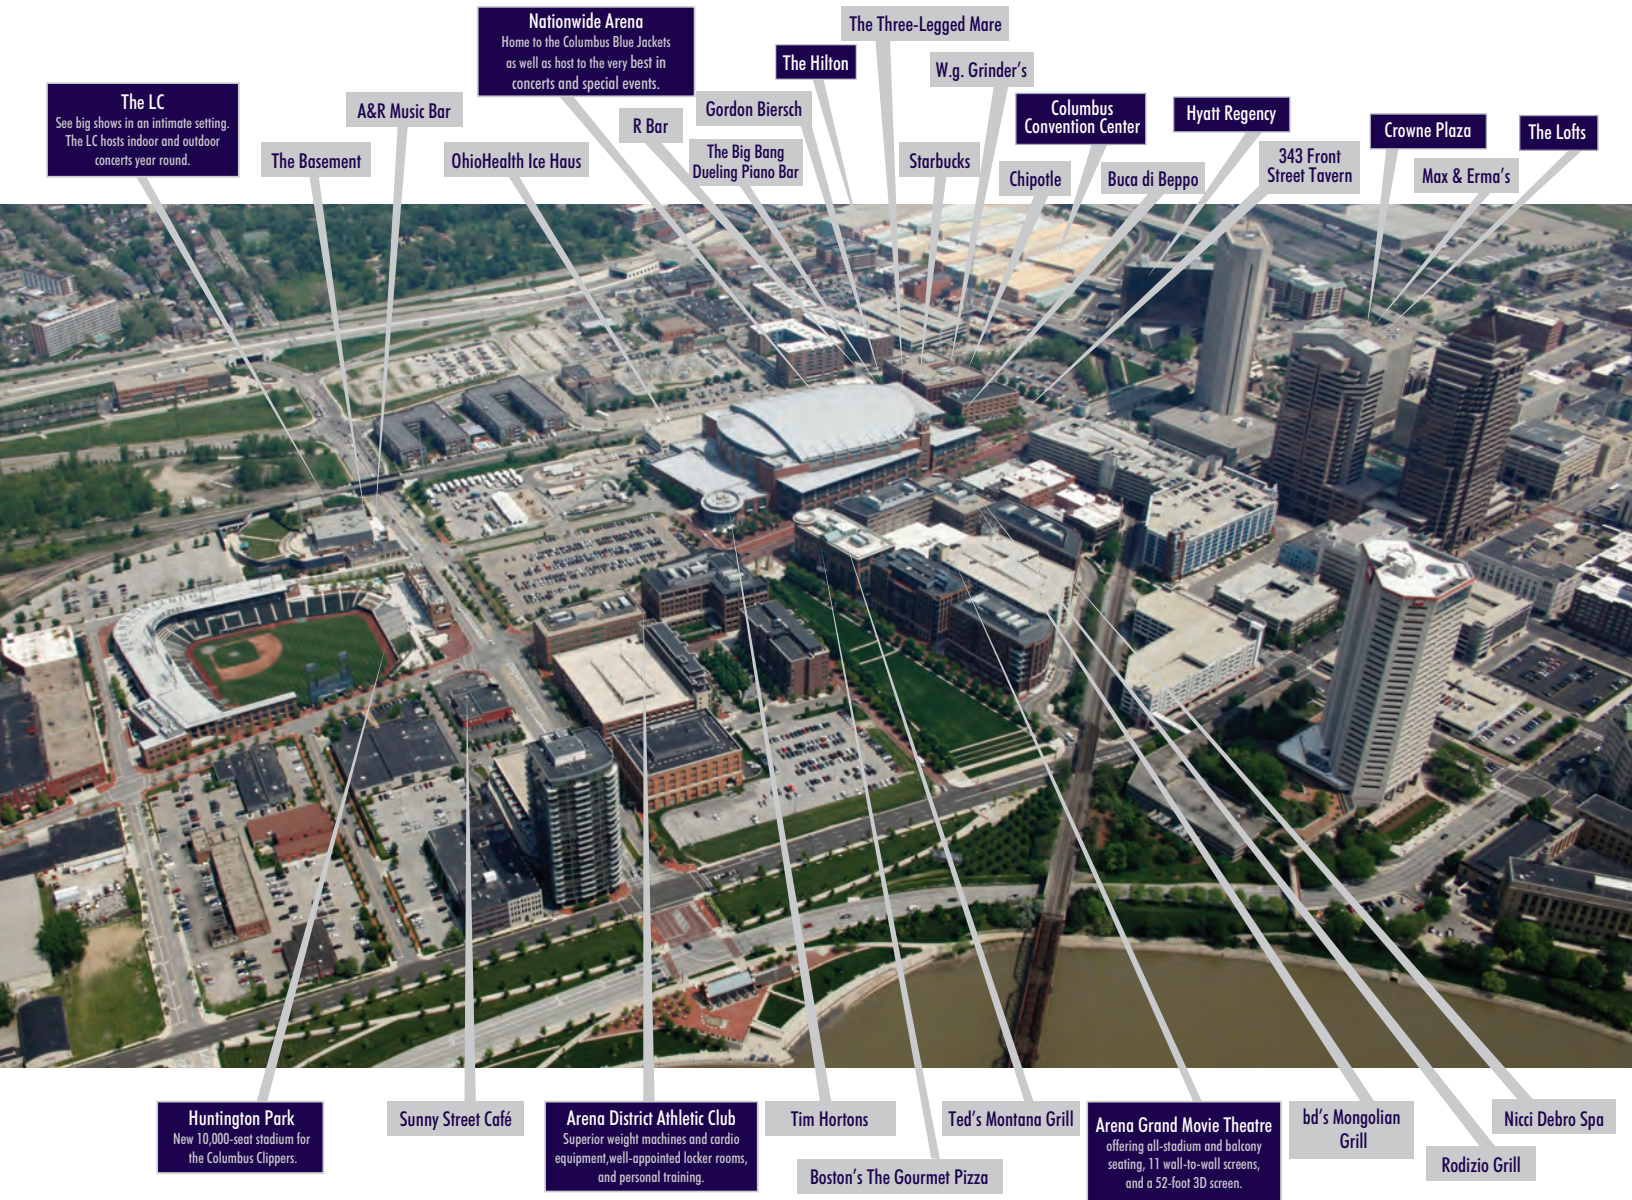

COLUMBUS' PREMIER ENTERTAINMENT DESTINATION.

You are just steps away from a great time. The Arena District is less than two blocks from the Convention Center—take High Street south to Nationwide Blvd and then go one block west.